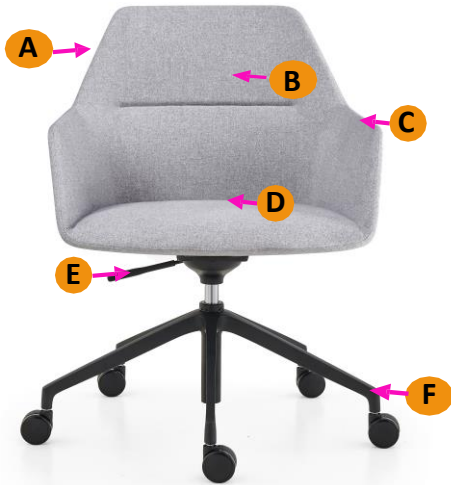

## Application

Meeting

Boardroom

Breakout

A – Internal steel frame

B – Moulded foam padding

C – Slim arm detail

D – Fixed seat cushion

E – Height adjustable 5 star caster

High arch base with active tilt

F – Option – Black or White PC base

**TLP-BLK-M-T (Black base)**

Dimensions overall: 62cm W x 64cm D Seat: 52cm W x 51cm D  
 Seat Height: 48cm H  
 Back: 56cm W x 83cm H Armrest Height: 62cm H

**House PU: Quick Black**  
 (Other local PU available)

**House PU: QuickBone**  
 (Other local PU available)

**TLP-M-WHT-QT (White base)**

Dimensions overall: 62cm W x 64cm D Seat: 52cm W x 51cm D  
 Seat Height: 48cm H  
 Back: 56cm W x 83cm H Armrest Height: 62cm H

**House PU: QuickTAN**  
 (Other local fabrics available)

**House fabric: Quickteal**  
 (Other local fabrics available)

**TLP-BLK-M-B (Black base)**

Dimensions overall: 62cm W x 64cm D Seat: 52cm W x 51cm D  
 Seat Height: 48cm H  
 Back: 56cm W x 83cm H Armrest Height: 62cm H